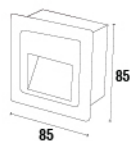

WATT	DIMENSION	CUT OUT
3W	85X85	53X53

CCT BODY COLOUR

3K

GREY

Material : Aluminium

BEAM ANGLE

60°

CRI
85

IP54

PF
>0.95