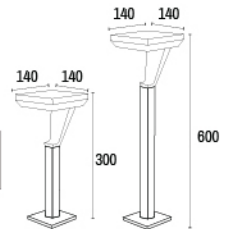

NLH-2619

WATT	DIMENSION
12W	140X140X300
12W	140X140X600

CCT

3K

BODY COLOUR

GREY

BEAM ANGLE

180°

CRI
85

IP65

PF
>0.90

Material : Aluminium

bridgelux.