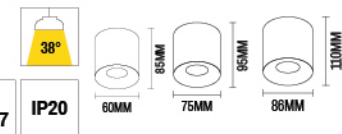

# NUE SF

WATT	DIMENSION
7W	D60XH85
12W	D75XH95
20W	D86XH110

CCT

BODY COLOUR

Material : Aluminium

BEAM ANGLE