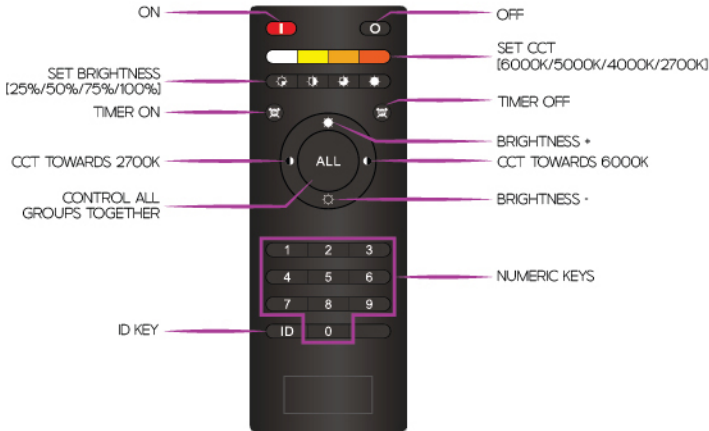

## A. Pairing Fixture With The Remote

- Turn on the power of the desired light/lights to pair in a group.
- Press a number from 1 to 99 (which will be the group number) once and then hold the power on button (red button) until the light/lights blink thrice.
- Once the light/lights blink thrice, those lights are paired to that specific group number.
- You can create up to 99 such groups, one individual group can control up to 99 luminaries.