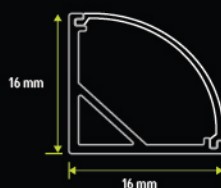

# ALUMINIUM PROFILE

NLH-C-1012

LENGTH : 2 MTR

NLH-S-1012

LENGTH : 2 MTR

NLH-CR-1616

LENGTH : 2 MTR , 3 MTR

NLH-C-2512