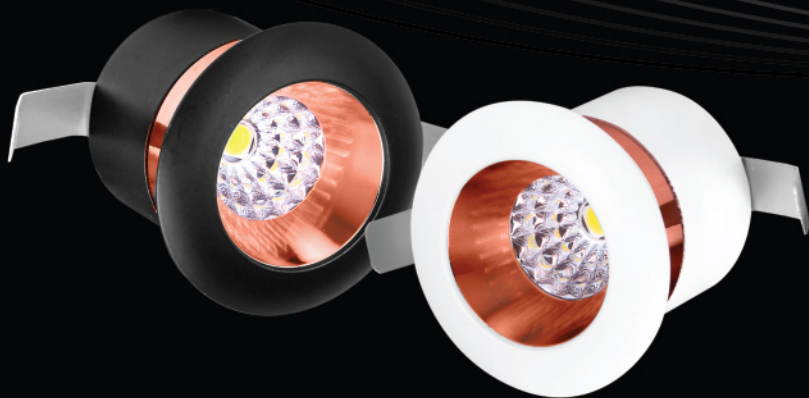

NEST

WATT	DIMENSION	CUT OUT
1W	D31XH25	Ø25

CCT

Material : Aluminium

BODY COLOUR

BEAM ANGLE

BEE

WATT	DIMENSION	CUT OUT
2W	D40XH19	Ø30

CCT

BODY COLOUR

Material : PC VIRGIN

BEAM ANGLE