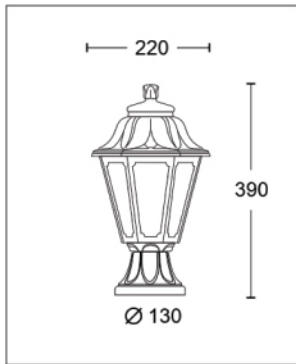

VINTAGE (S)

GL-01