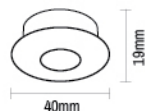

NEST

WATT	DIMENSION	CUT OUT
1W	D31XH25	Ø25

CCT

Material : Aluminium

BODY COLOUR

BEAM ANGLE

BEE

WATT	DIMENSION	CUT OUT
2W	D40XH19	Ø30

CCT

BODY COLOUR

Material : PC VIRGIN

BEAM ANGLE