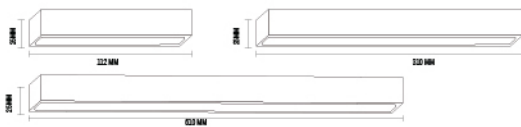

NLH-M05

MODEL	WATT	DIMENSION
NLH-M05 605	5W	L112X25XH25
NLH-M05 610	10W	L310X25XH25
NLH-M05 620	20W	L610X25XH25

CCT

Material : Aluminium

BODY COLOUR

OSRAM

BEAM ANGLE