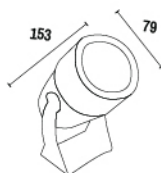

WATT	DIMENSION
10W	79X153

CCT	BODY COLOUR
3K	GREY

Material : Aluminium

BEAM ANGLE

CRI
85

IP6 5

PF
>0.95

CREE ⇄