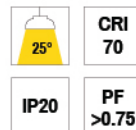

BODY COLOUR

BEAM ANGLE