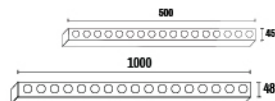

NLH-7502

WATT	DIMENSION
18W	28X500
36W	28X1000

CCT

BODY COLOUR

BEAM ANGLE

CRI 80

IP66

PF >0.95

Material : Aluminium

bridgelux