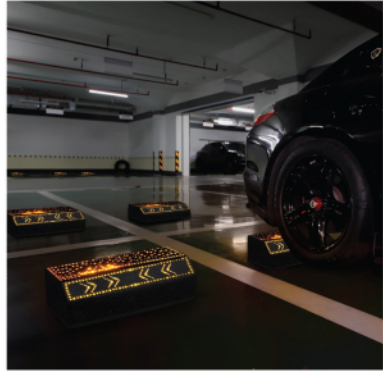

ILLUMINATED PARKING SPACE STOPPER