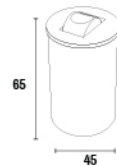

NLH-5212

WATT	DIMENSION	CUT OUT	CCT	BODY COLOUR	BEAM ANGLE	CRI	IP	PF
1W	D45XH65MM	D45XH65MM	 3K	 GREY	 10°	85	65	>0.95

Material : Aluminium