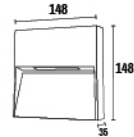

# NLH-2129

WATT	DIMENSION
7W	148X148X35

CCT	BODY COLOUR
 3K	 GREY

Material : Aluminium

BEAM ANGLE

CRI  
85

IP65