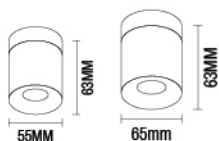

CAM

WATT	DIMENSION
7W	D55XH63
12W	D65XH63

CCT

Material : Aluminium

BODY COLOUR

BEAM ANGLE

bridgelux