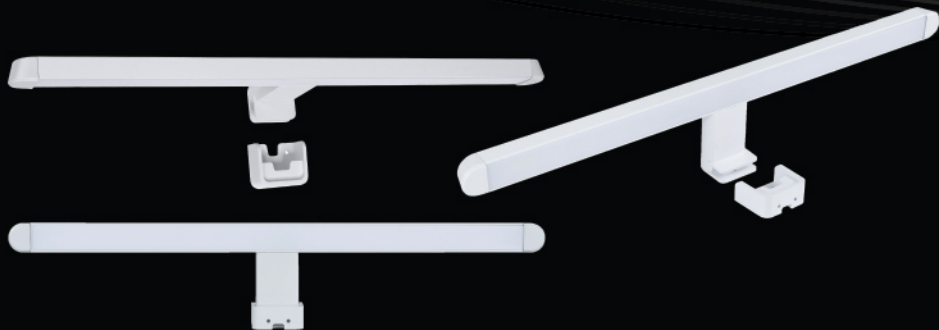

STANDY

WATT	DIMENSION
9W	336
12W	410
18W	546

3in1

BODY COLOUR

WH

Material :PC VIRGIN

IP20

CRI
80

PF
>0.90