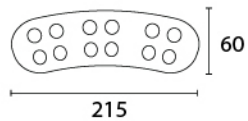

# TREE LIGHTER

WATT	DIMENSION
18W	L215XH60

CCT	BODY COLOUR
 3K RGB	 GREY

Material : Aluminium

BEAM ANGLE

CRI  
85

IP65

PF  
>0.95