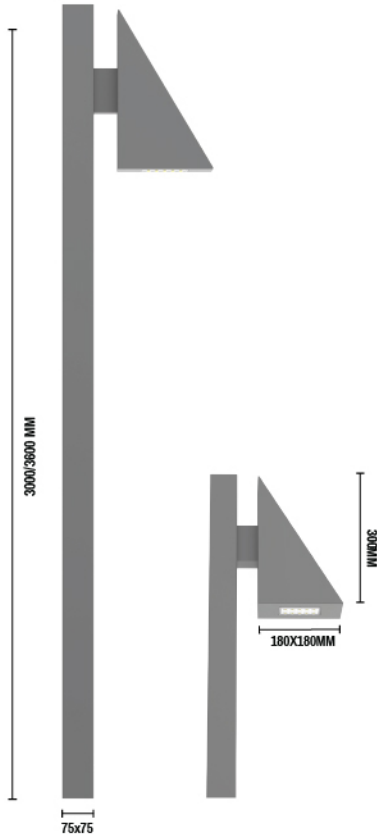

NLH 9513

WATT	INPUT	OUTPUT	DIMENSION
36W	AC90-310V 50/60HZ	DC30-39V 900MA +5%	75x75/100x50
50W	AC90-310V 50/60HZ	DC30-39V 1500MA +5%	75x75/100x50