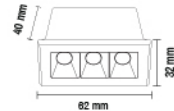

OPTIC LINE

WATT	DIMENSION	CUT OUT
3X2W	62X32X40	51x21
6X2W	108X32X40	97x21

CCT

BODY COLOUR

Material : Aluminium

BEAM ANGLE

bridgelux