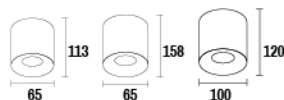

# GLAZE

WATT	DIMENSION
5W	D60X14mm

CCT BODY COLOUR

Material : Aluminium

BEAM ANGLE