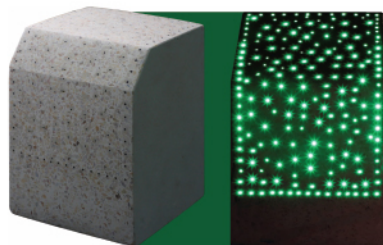

SIZE:-180*150MM*200
Material:-terrazzo+nano light
Current : 24V
Weight : about 11kg