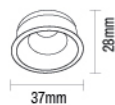

WEE

WATT	DIMENSION	CUT OUT
3W	D37XH28	Ø32

bridgelux.

CCT

Material : Aluminium

BODY COLOUR

BEAM ANGLE

PLUTO

WATT	DIMENSION	CUT OUT
3W	D67XH33	Ø54

bridgelux.

CCT

Material : PC VIRGIN

BODY COLOUR

BEAM ANGLE