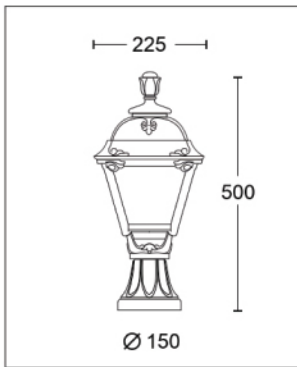

HISTORIC (M)

GL-01