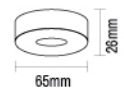

BEAM ANGLE

CRI
80

IP20

PF
>0.90

Material : Aluminium