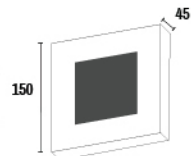

BEAM ANGLE

CRI 85

IP65

PF >0.95