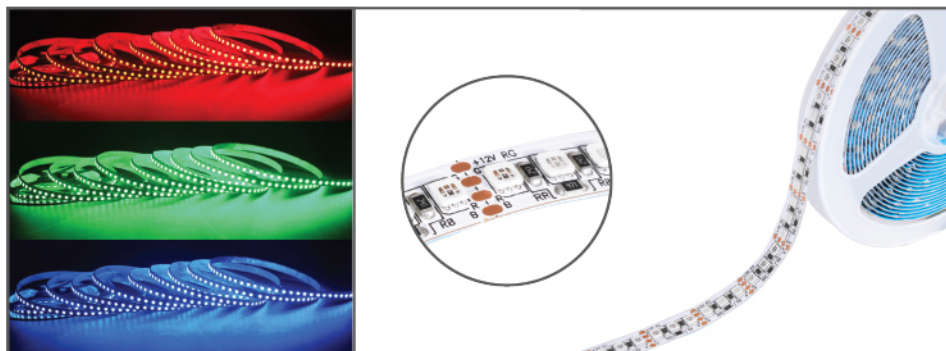

3535/144

LED	SIZE	INPUT	POWER
3535/144	10	12V	20W

CRI 85	IP20