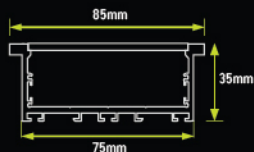

# ALUMINIUM PROFILE

NLH-S-3535

LENGTH : 3 MTR

NLH-C-5035

LENGTH : 3.7 MTR

NLH-S-5035

LENGTH : 3.7 MTR

NLH-C-7535