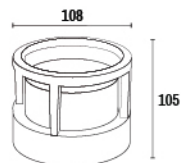

WATT	DIMENSION
7W	108X105

CCT	BODY COLOUR
3K	GREY

Material : Aluminium

BEAM ANGLE

CRI
85

IP65

PF
>0.95