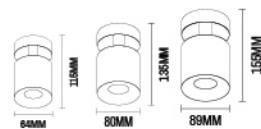

NAVYWALL

WATT	DIMENSION	CCT	BODY COLOUR	BEAM ANGLE	CRI	IP	PF
12W	D64XH115	3K 4K 6K	WH BK	60°	80	IP20	>0.95
20W	D80XH135						
30W	D89XH155						

Material : Aluminium

bridgelux.