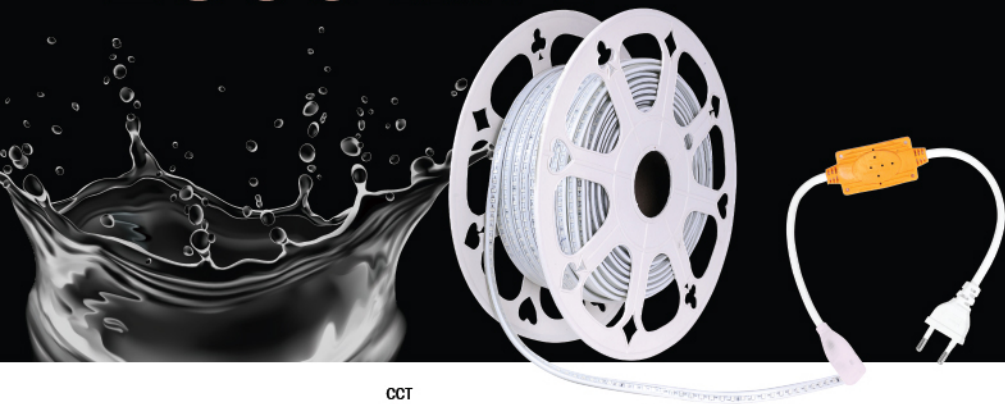

2835 ROPE

CCT

LED	SIZE	ACINPUT	POWER
120	8	220V	12W

CRI
80

IP54