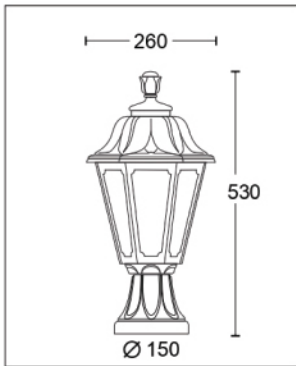

VINTAGE (M)

GL-01