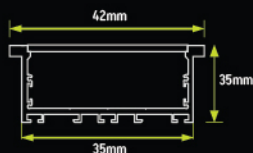

LENGTH : 3 MTR

NLH-C-3535