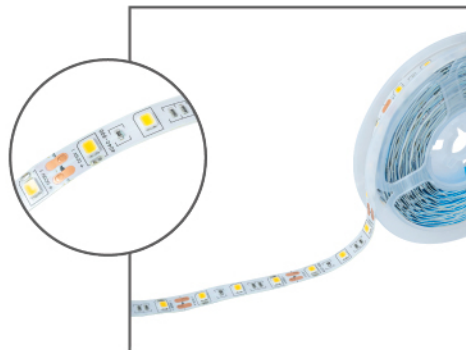

4040 3CHIP

CCT

LED	SIZE	INPUT	POWER
60	8	12V	6W

CRI
80

IP20