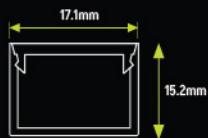

# ALUMINIUM PROFILE

NLH-C-1708

LENGTH : 2 MTR , 3 MTR

NLH-S-1708

LENGTH : 2 MTR , 3 MTR

NLH-C-1712

LENGTH : 2 MTR

NLH-S-1712