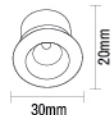

# BEE

WATT	DIMENSION	CUT OUT
2W	D40XH19	Ø30