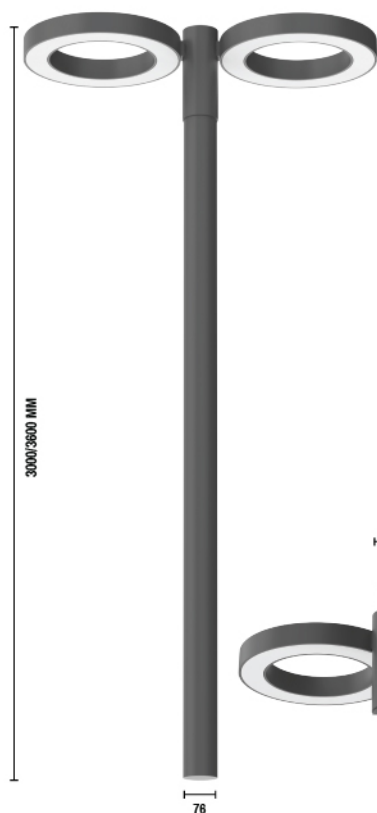

NLH 9503

NLH 9504

WATT	INPUT	OUTPUT	DIMENSION
36W	AC90-310V 50/60HZ	DC30-39V 900MA +5%	D76x380MM
50W	AC90-310V 50/60HZ	DC30-39V 1500MA +5%	D76x380MM

CCT

3K

4K

6K

BODY COLOUR

GREY

BK

IP65

PF
>0.9

Material : MS/ALUMINIUM
Customizable

WATT	INPUT	OUTPUT	DIMENSION (mm)
36W	AC90-310V 50/60HZ	DC30-39V 900MA +5%	75x75/100x50
50W	AC90-310V 50/60HZ	DC30-39V 1500MA +5%	75x75/100x50

CCT

3K

4K

6K

BODY COLOUR

GREY

BK

IP65

PF
>0.9

Material : MS/ALUMINIUM
Customizable