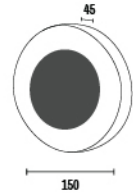

BEAM ANGLE

CRI 85

IP65

PF >0.95