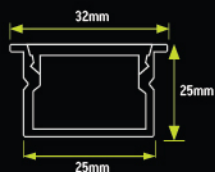

# ALUMINIUM PROFILE

NLH-S-5012

LENGTH : 2.44MTR, 3.7 MTR

NLH-C-2525

DIMENSION

LENGTH : 3 MTR

NLH-S-2525

LENGTH : 3 MTR