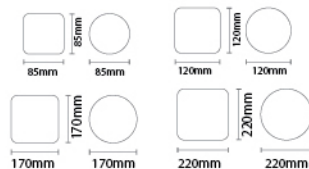

CCT

EPISTAR

Material : Aluminium

WATT	DIMENSION	CUT OUT
10W	85x20	55X77

CCT

WATT	DIMENSION	CUT OUT
10W	85x20	55X77
15W	120x20	55x95

CCT