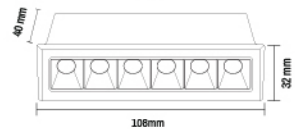

OPTIC LINE

WATT	DIMENSION	CUT OUT
3X2W	62X32X40	51x21
6X2W	108X32X40	97x21

CCT

BODY COLOUR

Material : Aluminium

BEAM ANGLE

bridgelux