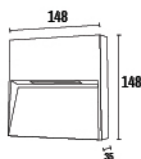

BEAM ANGLE

CRI
85

IP65

PF
>0.95

148