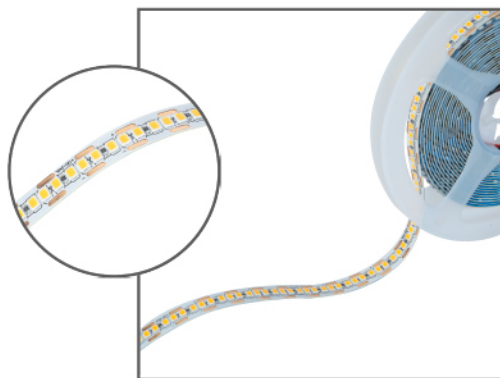

2835 PRO

LED	SIZE	INPUT	POWER
240	10	12V	22W
240	10	24V	22W
240	10	48V	22W

CCT

CCT

CCT

LED	SIZE	INPUT	POWER
216	10	24V	20W

LED	SIZE	INPUT	POWER
120	8	24V	9.6W
120	8	24V	9.6W

CRI
90

IP20