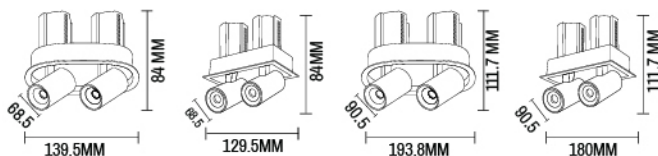

SPIDER

WATT	DIMENSION	CUT OUT
7W	R-61.6X79	55
	S-63.5X87.5	55X55
12W	R-84X100.5	75
	S-84X111.5	75X75
20W	R-104X121.5	95
	S-104X137.5	95X95
2X7W	R-193.5X84	130X55
	S-123.5X68.5XH84	120X55
2W12W	R-193.8X111.7	175X75
	S-180X90.5XH111.7	165X75

CCT

BODY COLOUR

BEAM ANGLE