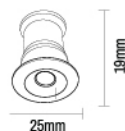

BEAM ANGLE

18°	CRI 80
IP20	PF >0.95