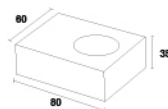

WATT	DIMENSION
3W	80X80X35
2x3W	80X80X35

CCT ■ BODY COLOUR ●
3K GREY

Material : Aluminium

BEAM ANGLE

40°

CRI
85

IP65

PF
>0.95