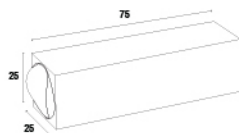

WATT	DIMENSION
2X3W	25X25X75

CCT	BODY COLOUR
3K	GREY

BEAM ANGLE	CRI	IP65	PF
10° 60°	85		>0.95