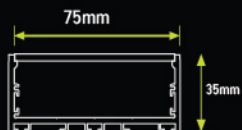

ALUMINIUM PROFILE

NLH-S-7535

LENGTH : 3.7 MTR

LENGTH : 3.7 MTR

NLH-CB-2409

LENGTH : 3. MTR