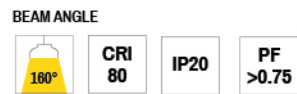

WATT	DIMENSION
4W	25X300
8W	25X600
12W	25X900
18W	25X1200