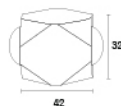

Material : Aluminium

bridgelux.