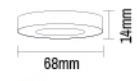

WATT	DIMENSION
3W	D68XH14

Material : PC VIRGIN

CCT

BODY COLOUR

BEAM ANGLE

CRI 80

IP20

PF >0.75