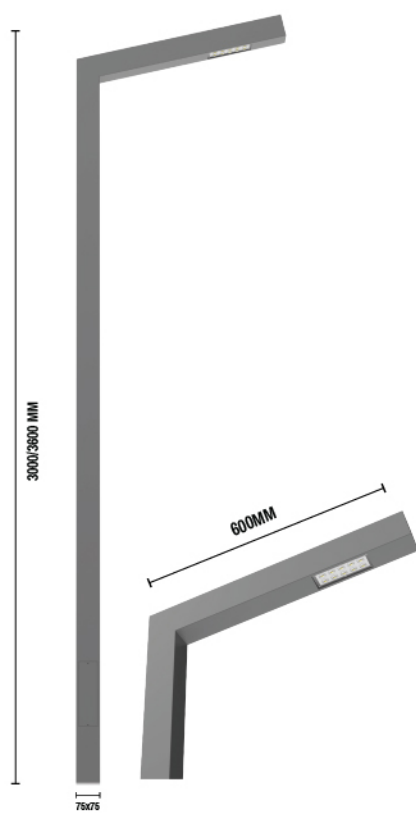

NLH 9506

WATT	INPUT	OUTPUT	DIMENSION (mm)
36W	AC90-310V 50/60HZ	DC30-39V 900MA +5%	75x75/100x50
50W	AC90-310V 50/60HZ	DC30-39V 1500MA +5%	75x75/100x50

CCT

3K

4K

6K

BODY COLOUR

GREY

BK

IP65

PF
>0.9

Material : MS/ALUMINIUM
Customizable