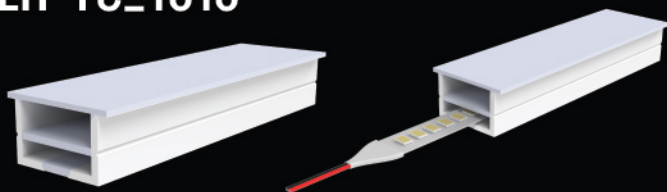

BENDY LINEAR

CONCEALED NLH-TC_1010