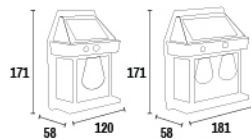

SOLAR WALL LIGHT

WATT	DIMENSION	BATTERY
3W	120x171x58	3.7V 1.8AH
2x3W	181x171x58	3.7V 2.4AH

CCT BODY COLOUR

BEAM ANGLE

Smart Control-Human Sensor

Material : Polysilicon Silicon