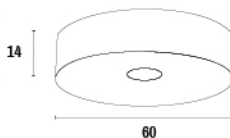

# GLAZE

WATT	DIMENSION
5W	D60X14mm

CCT BODY COLOUR

Material : Aluminium

BEAM ANGLE