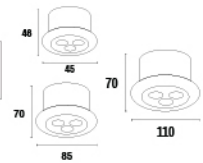

WATT	DIMENSION	CUT OUT
1X3W	D45XH46	35
3X3W	D85XH70	65
6X3W	D110XH70	90

CCT
3K
BODY COLOUR
SILVER

Material : SS

BEAM ANGLE

IP66

CRI 80

PF >0.95

bridgelux.