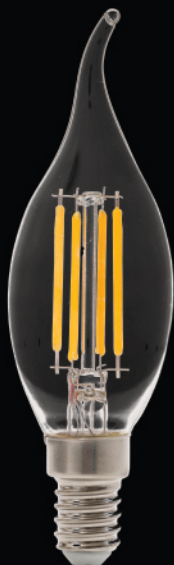

C-35

WATT	HOLDER	GLASS TYPE
4W	E-27	AMBER
4W	E-14	AMBER
4W	E-27	CLEAR
4W	E-14	CLEAR

CCT

3K