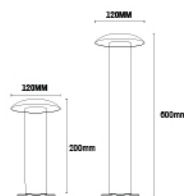

WATT	DIMENSION
10W	120X200
10W	120X600

CCT 3K

BODY COLOUR GREY

Material : Aluminium

BEAM ANGLE

CRI
85

IP65

PF
>0.90