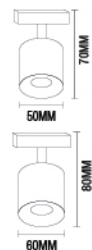

WATT	DIMENSION
10W	D50XH70
20W	D60XH80

CCT

3K 4K 5K CCT

Material : Aluminium

BODY COLOUR

BK

OSRAM

BEAM ANGLE

36°

CRI 90

IP20