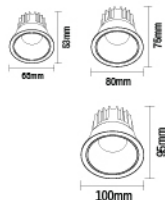

# WIDE

WATT	DIMENSION	CUT OUT
7W	D65XH53	Ø58
12W	D80XH75	Ø75
18W	D100XH95	Ø95

CCT

Material : Aluminium

BODY COLOUR

bridgelux.

BEAM ANGLE

WATT	DIMENSION	CUT OUT
7W	D68XH56	Ø63
12W	D85XH80	Ø75
18W	D100XH105	Ø90