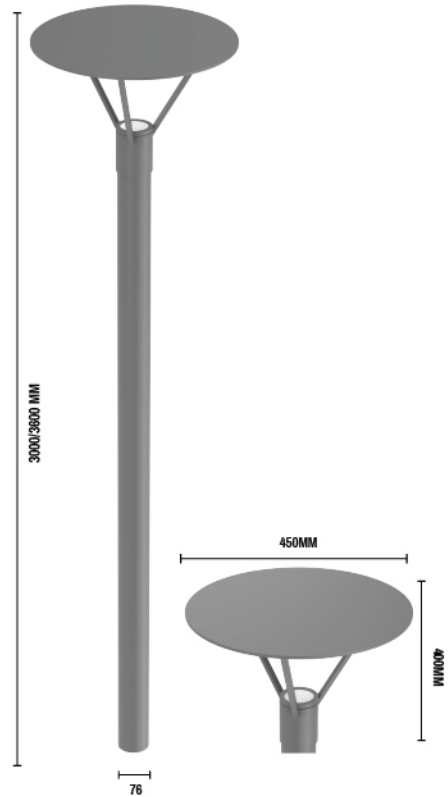

NLH 9513

WATT	INPUT	OUTPUT	DIMENSION
36W	AC90-310V 50/60HZ	DC30-39V 900MA +5%	75x75/100x50
50W	AC90-310V 50/60HZ	DC30-39V 1500MA +5%	75x75/100x50

Material : MS/ALUMINIUM
Customizable

NLH 9514

WATT	INPUT	OUTPUT	DIMENSION (mm)
36W	AC90-310V 50/60HZ	DC30-39V 900MA +5%	D76X450
50W	AC90-310V 50/60HZ	DC30-39V 1500MA +5%	D76X450

Material : MS/ALUMINIUM
Customizable