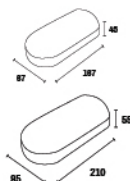

BEAM ANGLE

CRI 85

IP65

PF >0.95