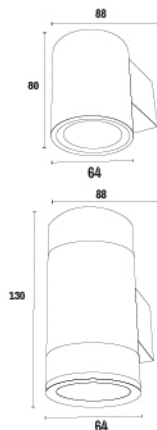

# NLH-2123

WATT	DIMENSION
5W	64X88X80
10W	64X88X130

CCT  
3K    GREY

Material : Aluminium

BEAM ANGLE

CRI  
85

IP65

PF  
>0.95