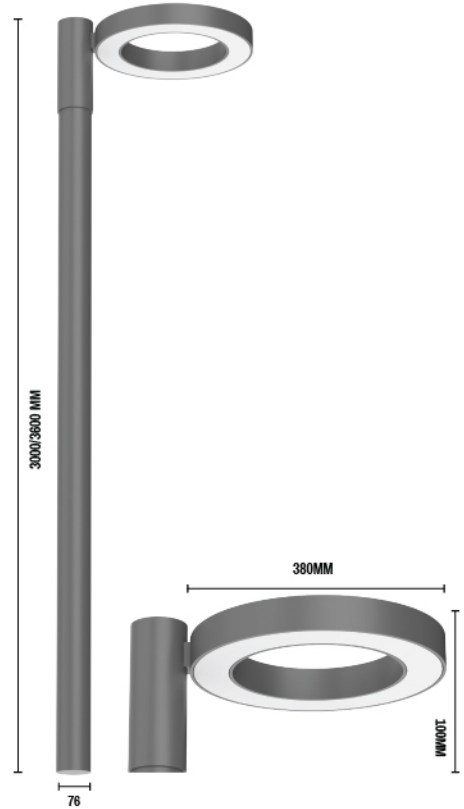

NLH 9501

NLH 9502

WATT	INPUT	OUTPUT	DIMENSION
36W	AC90-310V 50/60HZ	DC30-39V 900MA +5%	D76x380MM
50W	AC90-310V 50/60HZ	DC30-39V 1500MA +5%	D76x380MM

WATT	INPUT	OUTPUT	DIMENSION
36W	AC90-310V 50/60HZ	DC30-39V 900MA +5%	D76x380MM
50W	AC90-310V 50/60HZ	DC30-39V 1500MA +5%	D76x380MM