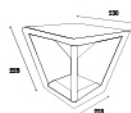

WATT	DIMENSION
12W	225X225X230

CCT BODY COLOUR

3K

GREY

Material : Aluminium

BEAM ANGLE

IP65

CRI
85

PF
>0.95