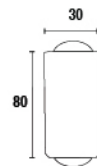

WATT	DIMENSION
2W	D30XH80

CCT	BODY COLOUR
3K	GREY

Material : Aluminium

BEAM ANGLE

CRI
85

IP65

PF
>0.95