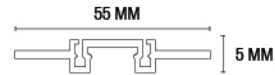

DIMENSION : L1000X55XH5 | L2000X55XH5 | L3000X55XH5
Material : Aluminium