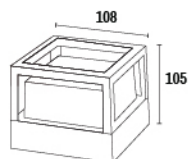

WATT	DIMENSION
7W	105X105X108

CCT	BODY COLOUR
3K	GREY

Material : Aluminium

BEAM ANGLE

CRI
85

IP65

PF
>0.95