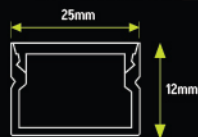

NLH-S-2512