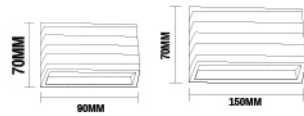

WATT	DIMENSION
4W	90X70
8W	150X70

CCT BODY COLOUR BEAM ANGLE

CRI
85

PF
>0.95

IP65

Material : Aluminium

EPISTAR