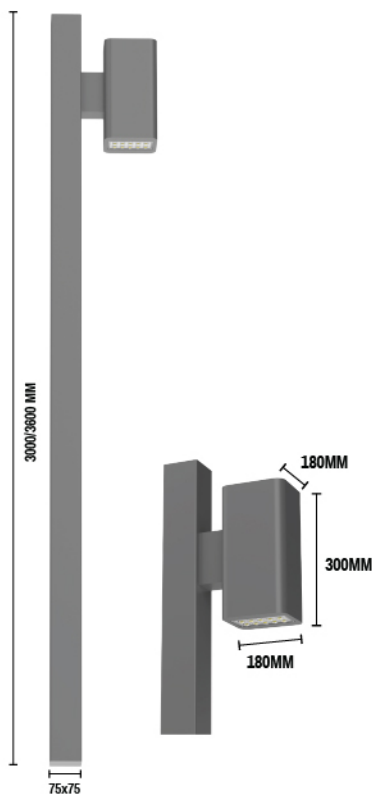

NLH 9503

NLH 9504

WATT	INPUT	OUTPUT	DIMENSION
36W	AC90-310V 50/60HZ	DC30-39V 900MA +5%	D76x380MM
50W	AC90-310V 50/60HZ	DC30-39V 1500MA +5%	D76x380MM

CCT

3K

4K

6K

BODY COLOUR

GREY

BK

IP65

PF
>0.9

Material : MS/ALUMINIUM
Customizable

WATT	INPUT	OUTPUT	DIMENSION (mm)
36W	AC90-310V 50/60HZ	DC30-39V 900MA +5%	75x75/100x50
50W	AC90-310V 50/60HZ	DC30-39V 1500MA +5%	75x75/100x50

CCT

3K

4K

6K

BODY COLOUR

GREY

BK

IP65

PF
>0.9

Material : MS/ALUMINIUM
Customizable