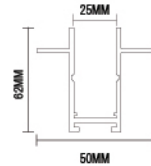

# M2010 RECESSED

DIMENSION
L1000X62X50
L2000X62X50
L3000X62X50

BODY COLOUR	MATERIAL
● BK	ALUMINIUM