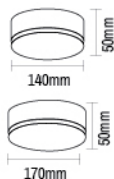

BODY COLOUR

BEAM ANGLE

CRI
85

IP65

PF
>0.95