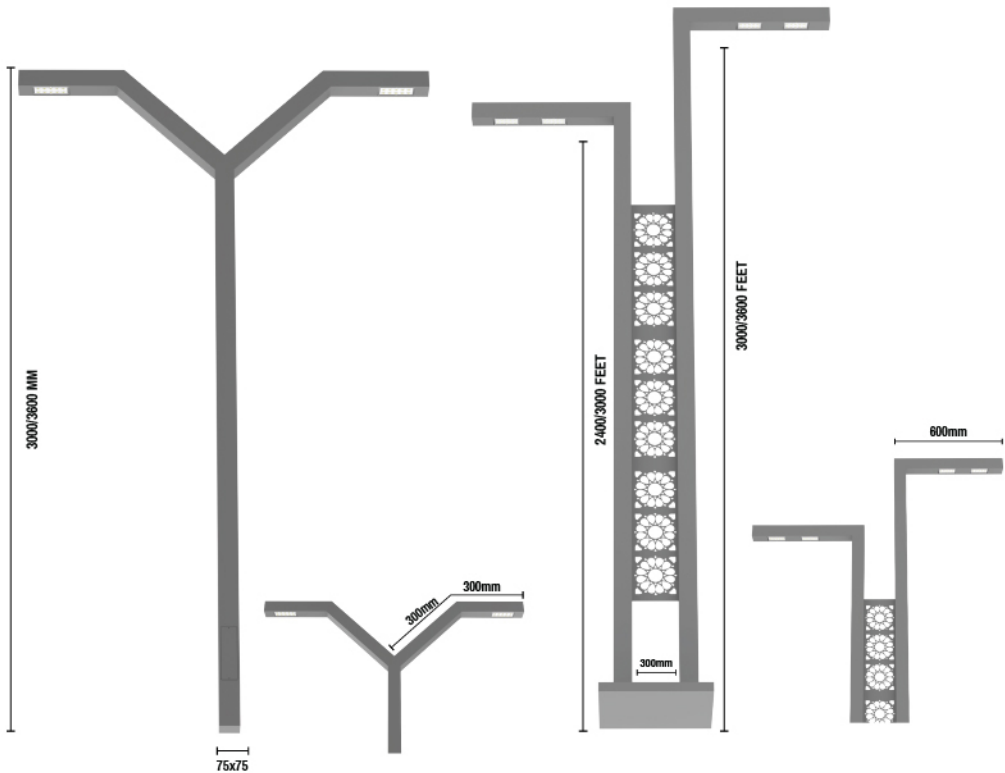

NLH 9509

NLH 9510