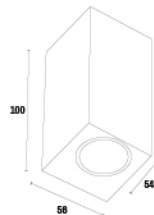

WATT	DIMENSION
2X5W	54X56X100

CCT	BODY COLOUR
3K	GREY

Material : Aluminium

BEAM ANGLE

CRI
85

IP65

PF
>0.95