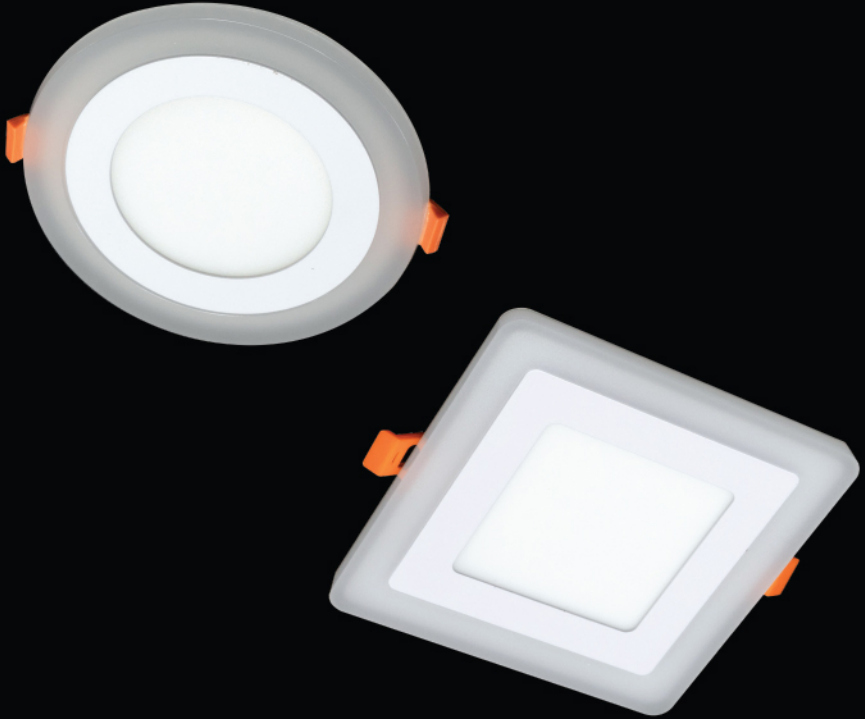

TRIO

WATT	DIMENSION	CUT OUT
3+3	100X35	65
6+3	148X35	110
12+4	170X35	140

CCT

Material : Aluminium

BODY COLOUR

BEAM ANGLE

CRI
80

IP20

PF
>0.95

bridgelux.