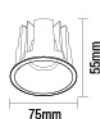

NUE

75mm

85mm

WATT	DIMENSION	CUT OUT
7W	D75XH55	Ø60
12W	D85XH65	Ø75
20W	D95XH75	Ø85

CCT

Material - Aluminium

BODY COLOUR

BEAM ANGLE

CRI 90

IP20

PF >0.97