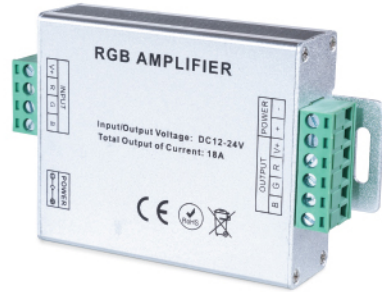

NLH-AMPF 004

RGB AMPLIFIER 18 AMP

DC INPUT : DC 12V,24V
OUTPUT VOLTAGE:- 3X6 AMP
STRIP CONTROL : RGB
MOBILE APP : NA
REMOTE : NA
FEATURE: FOR LENGTH EXTENSION