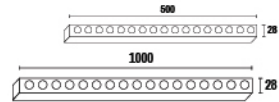

NLH-7501

WATT	DIMENSION
18W	45X500
36W	48X1000

CCT

BODY COLOUR

BEAM ANGLE

IP66

CRI 80

PF >0.95

Material : Aluminium

bridgelux