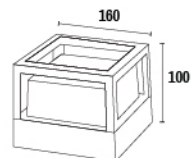

WATT	DIMENSION
7W	160X160X100

CCT	BODY COLOUR
3K	GREY

Material : Aluminium

BEAM ANGLE

CRI
85

IP65

PF
>0.95