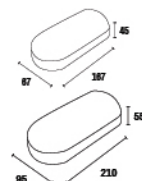

# TABLET

WATT	DIMENSION
10W	D67XL167XH45
18W	D95XL210XH55

CCT  3K

BODY COLOUR  WH

Material : PC VIRGIN