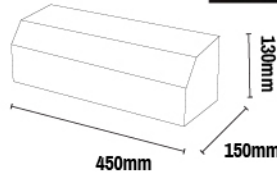

SIZE:-480*150MM*130MM
Material:-terrazzo+nano light
Current : 24V
Weight : about 23kg