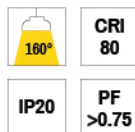

Material : PC VIRGIN

BODY COLOUR

BEAM ANGLE