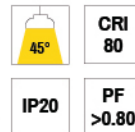

NEST

WATT	DIMENSION	CUT OUT
1W	D31XH25	Ø25

CCT

Material : Aluminium

BODY COLOUR

BEAM ANGLE

BEE

WATT	DIMENSION	CUT OUT
2W	D40XH19	Ø30

CCT

BODY COLOUR

Material : PC VIRGIN

BEAM ANGLE