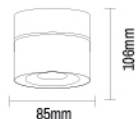

CIRCLE 360°

WATT	DIMENSION	CCT	BODY COLOUR	BEAM ANGLE	CRI	IP	PF
12W	D85XH108	3K 4K 6K	BK WH	36°	80	IP20	>0.95

Material : Aluminium

bridgelux.