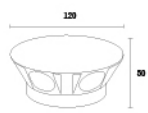

WATT	DIMENSION
6x3W	120x50

CCT   BODY COLOUR

3K RGB   GREY

Material : Aluminium

BEAM ANGLE

CRI
85

IP65

PF
>0.95