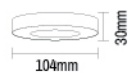

CCT

BODY COLOUR

Material :PC VIRGIN

BEAM ANGLE

CRI 80

IP20

PF >0.75