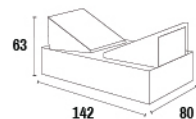

WATT	DIMENSION
1X5W	75X63X80
2X5W	142X63X80

CCT BODY COLOUR

BEAM ANGLE

CRI
85

IP65

PF
>0.95

Material : Aluminium

bridgelux.