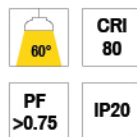

BODY COLOUR

BEAM ANGLE