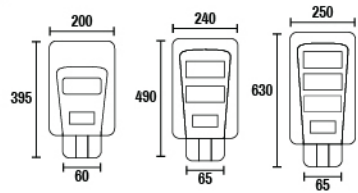

Material : Polycrystalline Silicone