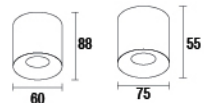

WATT	DIMENSION
7W	D60XH85
12W	D75XH95
18W	D86XH110

CCT		
3K	4K	6K

Material : Aluminium

BODY COLOUR

bridgelux

BEAM ANGLE