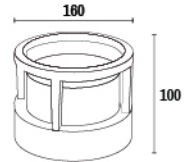

WATT	DIMENSION
10W	160X100

CCT	BODY COLOUR
3K	GREY

Material : Aluminium

BEAM ANGLE

CRI
85

IP65

PF
>0.95