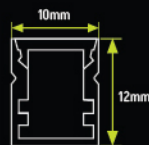

# ALUMINIUM PROFILE

NLH-C-1012

LENGTH : 2 MTR

NLH-S-1012

LENGTH : 2 MTR

NLH-CR-1616

LENGTH : 2 MTR , 3 MTR

NLH-C-2512