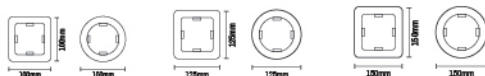

# TRIO

WATT	DIMENSION	CUT OUT
3+3	100X35	65
6+3	148X35	110
12+4	170X35	140

CCT

Material : Aluminium

BODY COLOUR

BEAM ANGLE

CRI  
80

IP20