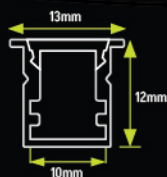

NLH-C-1012

LENGTH : 2 MTR

NLH-S-1012