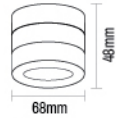

NLH-702

WATT	DIMENSION
7W	D68XH48

CCT

BODY COLOUR

BEAM ANGLE

CRI
80

IP20

PF
>0.75

Material : Aluminium

DOVE

WATT	DIMENSION
3W	D65XH26

CCT

BODY COLOUR

BEAM ANGLE

CRI
80

IP20

PF
>0.90

Material : Aluminium