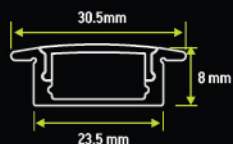

NLH-C-2508