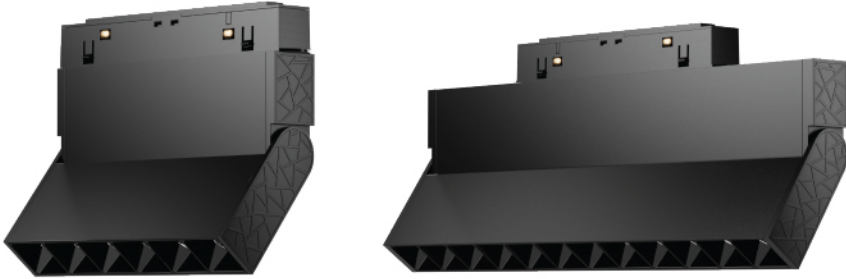

M20-5206

WATT	DIMENSION
6W	L135X22XH100
12W	L270X22XH100

CCT

3K 4K 5K CCT

Material : Aluminium

BODY COLOUR

BK

OSRAM

BEAM ANGLE

24°

CRI 90

IP20