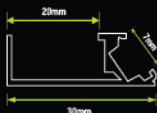

ALUMINIUM PROFILE

NLH-CB-3020

LENGTH : 3 MTR

NLH-SKT-6513

SKIRTING LIGHT

LENGTH : 3 MTR