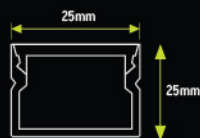

# ALUMINIUM PROFILE

NLH-S-5012

LENGTH : 2.44MTR, 3.7 MTR

NLH-C-2525

DIMENSION

LENGTH : 3 MTR

NLH-S-2525

LENGTH : 3 MTR