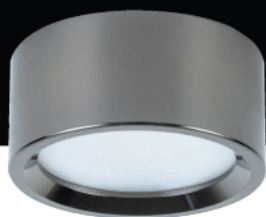

HOLLOW

WATT	DIMENSION
3W	D40XH17

CCT

Material : Aluminium

BODY COLOUR

BEAM ANGLE

bridgelux.