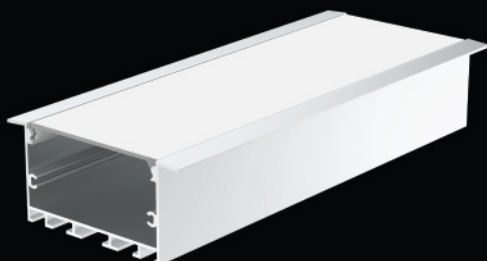

LENGTH : 3 MTR

NLH-C-3535