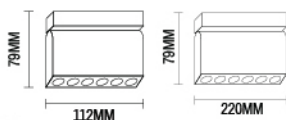

NLH-M05

MODEL	WATT	DIMENSION
NLH-M05 806	6W	L112X79XH25
NLH-M05 812	12W	L220X79XH25

CCT

Material : Aluminium

BODY COLOUR

OSRAM

BEAM ANGLE

CRI 90

IP20