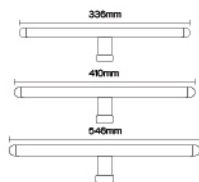

# CLIX

WATT	DIMENSION
9W	361X76X35
12W	450X76X35
18W	552X76X35

3in1

BODY COLOUR

Silver

Material :Aluminium

BEAM ANGLE

CRI  
80