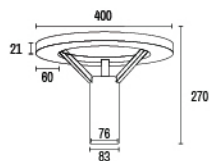

WATT	DIMENSION
50W	D400xH270

CCT

3K

BODY COLOUR

GREY

BEAM ANGLE

120°

IP65

Material : Aluminium

bridgelux