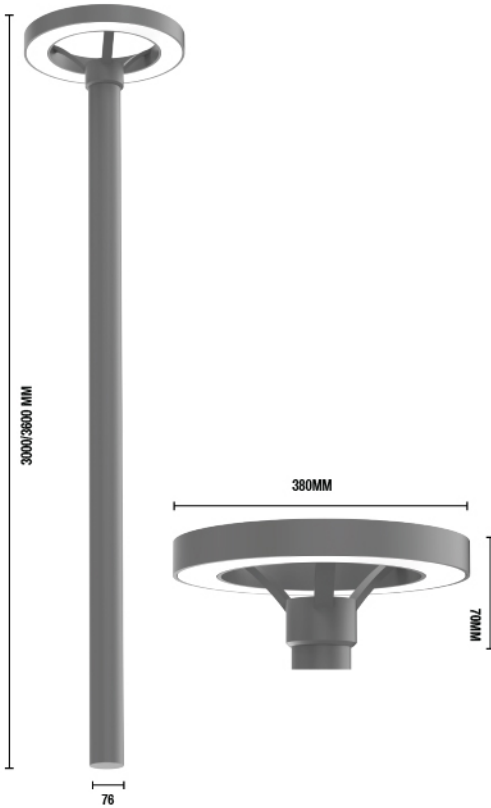

NLH 9501

NLH 9502

WATT	INPUT	OUTPUT	DIMENSION
36W	AC90-310V 50/60HZ	DC30-39V 900MA +5%	D76x380MM
50W	AC90-310V 50/60HZ	DC30-39V 1500MA +5%	D76x380MM

WATT	INPUT	OUTPUT	DIMENSION
36W	AC90-310V 50/60HZ	DC30-39V 900MA +5%	D76x380MM
50W	AC90-310V 50/60HZ	DC30-39V 1500MA +5%	D76x380MM