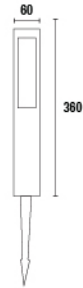

NLH-6101

WATT	DIMENSION
10W	380X60

CCT	BODY COLOUR
 27K	 GREY

BEAM ANGLE

CRI
85

IP65

PF
>0.95

Material : Aluminium

CREE ⇄

NLH-6501

WATT	DIMENSION	CUTOUT
3W 1WAY	D52XH90	46MM
3W 2WAY	D52XH90	46MM
3W 3WAY	D52XH90	46MM
3W 4WAY	D52XH90	46MM

CCT	BODY COLOUR
 3K	 SS

BEAM ANGLE

CRI
85

PF
>0.95

IP
65

Material : Aluminium