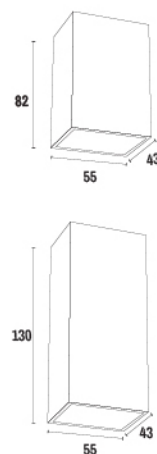

# NLH-2124

WATT	DIMENSION
3W	54X43X82
6W	55X43X130

CCT  
3K    GREY

Material : Aluminium

BEAM ANGLE

CRI  
85

IP65

PF  
>0.95