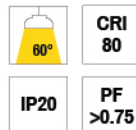

# LILY

WATT	DIMENSION	CUT OUT
5W	D80XH45	Ø46

bridgelux.

CCT

Material :PC VIRGIN

BODY COLOUR

BEAM ANGLE