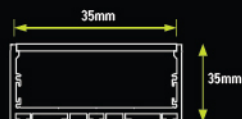

ALUMINIUM PROFILE

NLH-S-3535

LENGTH : 3 MTR

LENGTH : 3.7 MTR

LENGTH : 3.7 MTR

NLH-C-7535

LENGTH : 3.7 MTR