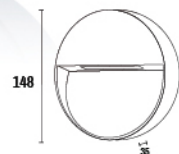

# NLH-2128

WATT	DIMENSION
7W	D148X35

CCT	BODY COLOUR
 3K	 GREY

Material : Aluminium

BEAM ANGLE

CRI  
85

IP65

PF  
>0.95