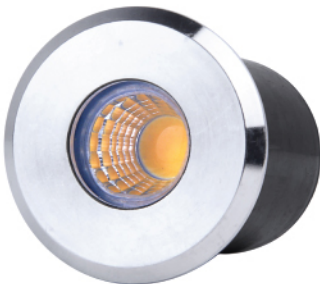

NLH-7101

WATT	DIMENSION	CUT OUT
1X3W	D45XH46	35
3X3W	D85XH70	65
6X3W	D110XH70	90

CCT
3K
BODY COLOUR
SILVER

Material : SS

BEAM ANGLE

IP66

CRI 80

PF >0.95

bridgelux.

NLH-7102

WATT	DIMENSION	CUT OUT
3W	D45XH46	35
6W	D60XH60	45
12W	D85XH70	65

CCT
3K
BODY COLOUR
SILVER

Material : SS

BEAM ANGLE

IP66

CRI 80

PF >0.95

bridgelux.