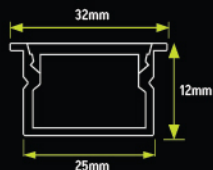

# ALUMINIUM PROFILE

NLH-C-1012

LENGTH : 2 MTR

NLH-S-1012

LENGTH : 2 MTR

NLH-CR-1616

LENGTH : 2 MTR , 3 MTR

NLH-C-2512