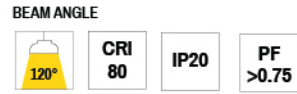

WATT	DIMENSION
5W	1FEET
8W	2FEET
12W	3FEET