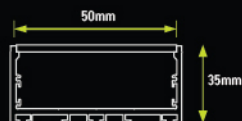

# ALUMINIUM PROFILE

NLH-S-3535

LENGTH : 3 MTR

NLH-C-5035

LENGTH : 3.7 MTR

NLH-S-5035

LENGTH : 3.7 MTR

NLH-C-7535