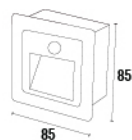

WATT	DIMENSION	CUT OUT
3W	85X85	53X53

CCT BODY COLOUR

3K

GREY

Material : Aluminium

BEAM ANGLE

60°

CRI
80

IP54

PF
>0.95