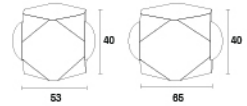

WATT	DIMENSION
3W	53X40
2x3W	65X40

CCT ■ 3K

BODY COLOUR ● GREY

Material : Aluminium

BEAM ANGLE

CRI
85

IP65

PF
>0.95