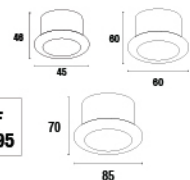

WATT	DIMENSION	CUT OUT
3W	D45XH46	35
6W	D60XH60	45
12W	D85XH70	65

CCT
3K
BODY COLOUR
SILVER

Material : SS

BEAM ANGLE

IP66

CRI 80

PF >0.95

bridgelux.