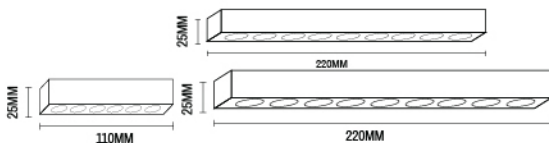

NLH-M05

MODEL	WATT	DIMENSION
NLH-M05 506	6W	L110X25XH25
NLH-M05 512	12W	L220X25XH25
NLH-M05 518	18W	L330X25XH25

CCT

Material : Aluminium

BODY COLOUR

OSRAM

BEAM ANGLE