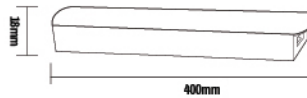

M20 STRAIGHT CONNECTOR

BODY COLOUR

● BK

DIMENSION

400x18