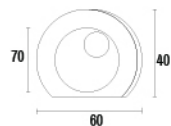

WATT	DIMENSION
2X1W	D70XW60XH40

CCT ■ 3K

BODY COLOUR ● GREY

Material : Aluminium

BEAM ANGLE

CRI
85

IP65

PF
>0.95