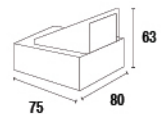

WATT	DIMENSION
1X5W	75X63X80
2X5W	142X63X80

CCT BODY COLOUR

BEAM ANGLE

CRI
85

IP65

PF
>0.95

Material : Aluminium

bridgelux.