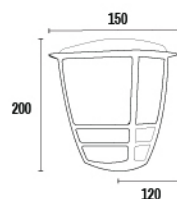

# NLH-2143

WATT	DIMENSION
E27	200X150X120

CCT BODY COLOUR

BEAM ANGLE

Material : Aluminium