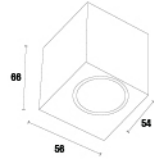

# NLH-2121

WATT	DIMENSION
5W	54X56X66

<b>CCT</b>	<b>BODY COLOUR</b>
 3K	 GREY

Material : Aluminium

**BEAM ANGLE**

**CRI**  
85

**IP65**

**PF**  
>0.95