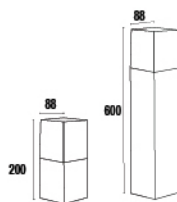

NLH-2612

WATT	DIMENSION
E27	88X88X200
E27	88X88X600

BODY COLOUR

GREY

BEAM ANGLE

IP44

Material : Aluminium

NLH-2613

WATT	DIMENSION
2X5W	D190XH300
2X5W	D190XH600
2X5W	D190XH800

CCT

3K

BODY COLOUR

GREY

BEAM ANGLE

40°

CRI 90

IP65

PF >0.95

Material : Aluminium

bridgelux.