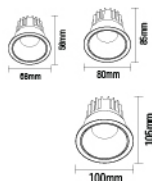

# BOLT

WATT	DIMENSION	CUT OUT
8W	D70XH55	Ø60
12W	D88XH60	Ø75
20W	D98XH65	Ø88

CCT

Material : Aluminium

BODY COLOUR

bridgelux.

BEAM ANGLE