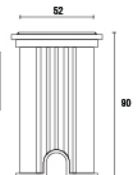

WATT	DIMENSION	CUTOUT
3W 1WAY	D52XH90	46MM
3W 2WAY	D52XH90	46MM
3W 3WAY	D52XH90	46MM
3W 4WAY	D52XH90	46MM

CCT	BODY COLOUR
 3K	 SS

BEAM ANGLE

CRI
85

PF
>0.95

IP
65

Material : Aluminium