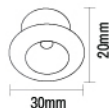

BOLT

WATT	DIMENSION	CUT OUT
8W	D70XH55	Ø60
12W	D88XH60	Ø75
20W	D98XH65	Ø88

CCT

Material : Aluminium

BODY COLOUR

bridgelux.

BEAM ANGLE

CENT

WATT	DIMENSION	CUT OUT
1W	D30XH20	Ø25

CCT

BODY COLOUR

Material : Aluminium

BEAM ANGLE

bridgelux.