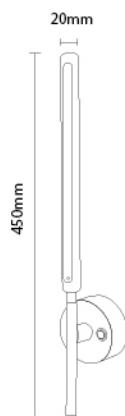

VAST

WATT	DIMENSION
5W	D20XL450

CCT	BODY COLOUR
3K	GOLD BK

BEAM ANGLE	CRI	IP20	PF
120°	80		>0.85

Material : ALUMINIUM

bridgelux.