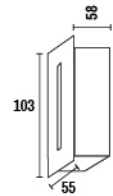

NLH-5107

WATT	DIMENSION	CUTOUT
3W	103X58X55	98X53X50

CCT BODY COLOUR

BEAM ANGLE

CRI
85

IP65

PF
>0.95

Material : Aluminium

CREE

NLH-5108

WATT	DIMENSION	CUTOUT
5W	210X80X55	205X55X50

CCT BODY COLOUR

BEAM ANGLE

CRI
85

PF
>0.95

IP65

Material : Aluminium

CREE