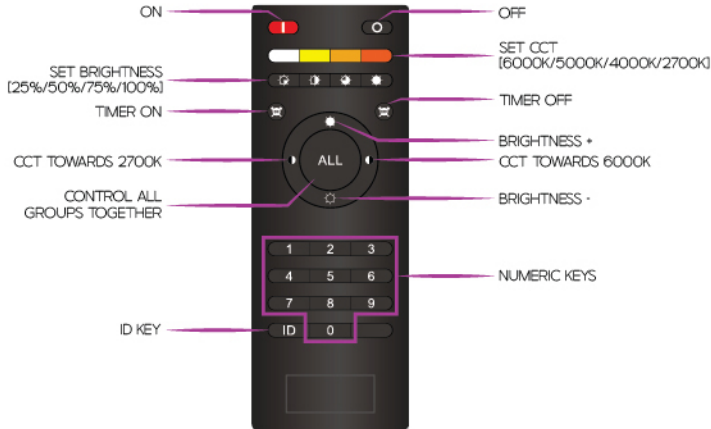

M20 REMOTE

A. Pairing Fixture With The Remote

- Turn on the power of the desired light/lights to pair in a group.
- Press a number from 1 to 99 (which will be the group number) once and then hold the power on button (red button) until the light/lights blink thrice.
- Once the light/lights blink thrice, those lights are paired to that specific group number.
- You can create up to 99 such groups, one individual group can control up to 99 luminaries.

B. Setting The Timer

- Select the desired group for which you want to set the timer by pressing the group number.
- Press the ID button.
- Immediately then press the desired number of minutes after which you want to turn on/off the lights. You can enter a numeric value from 1 to 99 where 1 stands for 10 minutes and 99 stands for 990 minutes.
- Immediately then press the Timer on/off button post entering the desired minutes.
- The light then blinks once to indicate that it has accepted the command.

Note: -

- For Instance: If you press 1 then the timer is set to 10 minutes; if you press 12 then the timer is set to 120 minutes.
- To cancel the timer follow the same steps used to set timer and enter 0 while entering the number of minutes, the timer is then cancelled.
- Only one command either to turn on or to turn off can be given once, if two commands are given the second command overwrites the first one.
- Immediately then press the Timer on/off button post entering the desired minutes.
- Do not turn off main power once a timer command is given, if turned off the timer is cancelled.