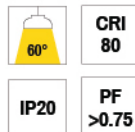

Material :PC VIRGIN

BODY COLOUR

BEAM ANGLE