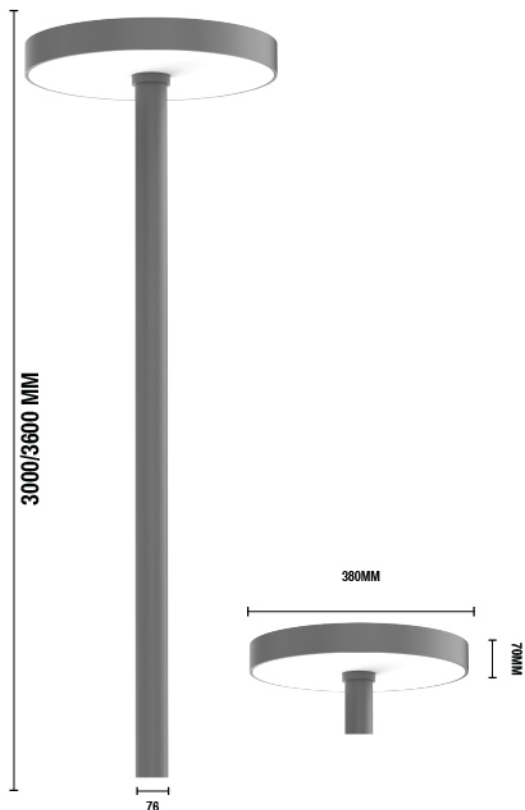

NLH 9515

NLH 9516

WATT	INPUT	OUTPUT	DIMENSION
36W	AC90-310V 50/60HZ	DC30-39V 900MA +5%	D76X380
50W	AC90-310V 50/60HZ	DC30-39V 1500MA +5%	D76X380

WATT	INPUT	OUTPUT	DIMENSION (mm)
36W	AC90-310V 50/60HZ	DC30-39V 900MA +5%	D100
50W	AC90-310V 50/60HZ	DC30-39V 1500MA +5%	D100