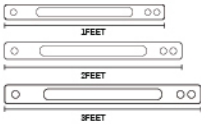

NLH-1010

(motion sensor)