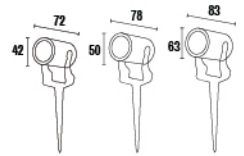

SPIKY

WATT	DIMENSION
3W	D42XH72
7W	D50XH78
12W	D63XH83

CRI
85

IP65

PF
>0.95

Material : Aluminium

STICK

WATT	DIMENSION
3W	D45XH91
7W	D66XH129
12W	D66XH129

Material : Aluminium

BEAM ANGLE

CRI
90

IP66

PF
>0.95

EPISTAR

STICK BASE