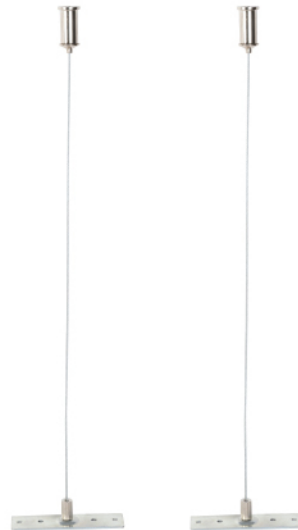

M20 HANGING KIT

1 Meter

Set of 1 (2pcs.)

CEILING TO CEILING