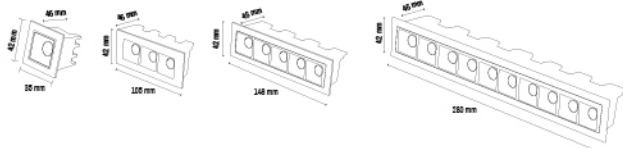

CCT

BODY COLOUR

BEAM ANGLE

Material - Aluminium