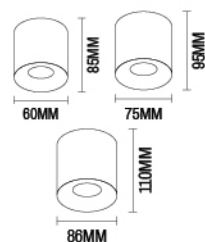

WATT	DIMENSION
7W	D60XH85
12W	D75XH95
20W	D86XH110

Material : Aluminium

BEAM ANGLE