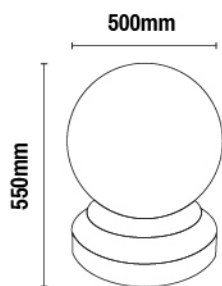

# LUMINOUS OBSTACLE BALL

SIZE:-500mm\*550mm  
Material:-terrazzo+nano light  
Current : 24V  
Weight : about 160kg