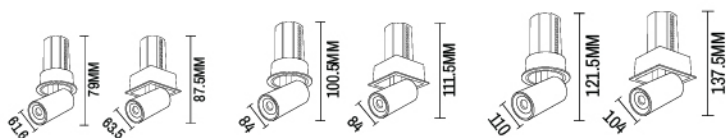

SPIDER

WATT	DIMENSION	CUT OUT
7W	R-61.6X79	55
	S-63.5X87.5	55X55
12W	R-84X100.5	75
	S-84X111.5	75X75
20W	R-104X121.5	95
	S-104X137.5	95X95
2X7W	R-193.5X84	130X55
	S-123.5X68.5XH84	120X55
2W12W	R-193.8X111.7	175X75
	S-180X90.5XH111.7	165X75

CCT

BODY COLOUR

BEAM ANGLE