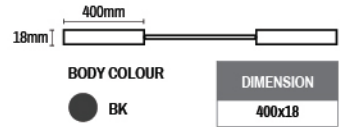

M20 CORNER CONNECT MODULE