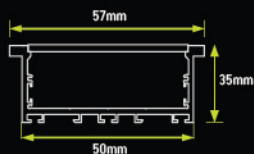

# ALUMINIUM PROFILE

NLH-S-3535

LENGTH : 3 MTR

NLH-C-5035

LENGTH : 3.7 MTR

NLH-S-5035

LENGTH : 3.7 MTR

NLH-C-7535