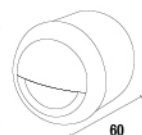

WATT	DIMENSION	CUT OUT
3W	60X60	53X53

CCT	BODY COLOUR	
3K	WH	BK

BEAM ANGLE

CRI
80

IP54

PF
>0.95

60