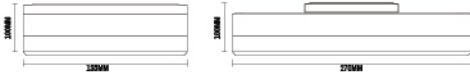

M20-5206

WATT	DIMENSION
6W	L135X22XH100
12W	L270X22XH100

CCT

3K 4K 5K CCT

Material : Aluminium

BODY COLOUR

BK

OSRAM

BEAM ANGLE

24°

CRI 90

IP20

M20-S1010

WATT	DIMENSION
10W	D50XH70
20W	D60XH80

CCT

3K 4K 5K CCT

Material : Aluminium

BODY COLOUR

BK

OSRAM

BEAM ANGLE

36°

CRI 90

IP20