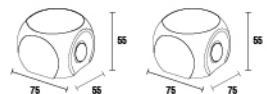

WATT	DIMENSION
2x1W	75X55X75
4X1W	75X55X75

CCT BODY COLOUR

3K GREY

BEAM ANGLE

CRI
85

IP65

PF
>0.95

Material : Aluminium

bridgelux.