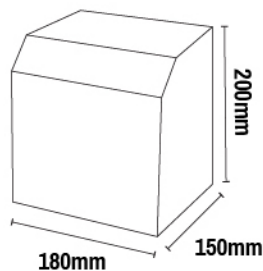

SIZE:-180*150MM*200
Material:-terrazzo+nano light
Current : 24V
Weight : about 11kg