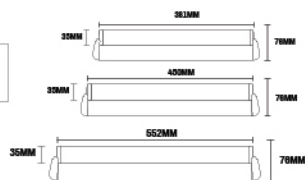

WATT	DIMENSION
9W	361X76X35
12W	450X76X35
18W	552X76X35

3in1

BODY COLOUR

Silver

Material :Aluminium

BEAM ANGLE

CRI
80

IP20

PF
>0.90