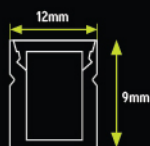

# ALUMINIUM PROFILE

NLH-C-2508

LENGTH : 2 MTR

NLH-S-2508

LENGTH : 2 MTR

NLH-C-0709

LENGTH : 2 MTR

NLH-S-0709