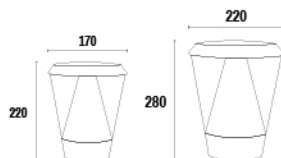

WATT	DIMENSION
18W	D170XH220
24W	D220XH280

CCT BODY COLOUR BEAM ANGLE

3K

GREY

128°

CRI
85

IP65

Material : Aluminium

bridgelux.

PF
>0.95