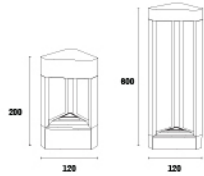

WATT	DIMENSION
7W	120X120X200
7W	120X120X600

Material : Aluminium

BEAM ANGLE

CRI
85

IP66

PF
>0.90