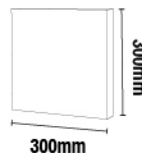

SIZE:-300*300MM
Material:-terrazzo+nano light
Current : 24V
Weight : about 8.5kg