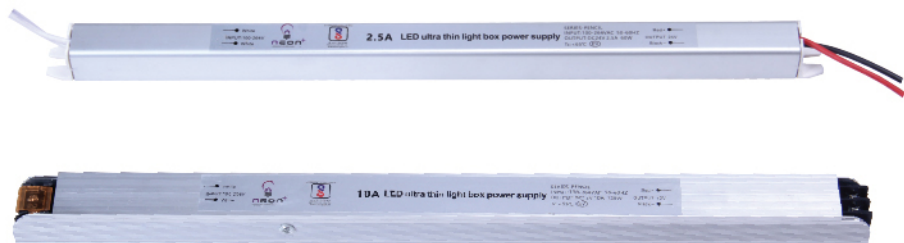

SPARK PENCIL

POWER	DIMENSION	AMP
24V	162X18X18	2
60W	290X18X18	5
120W	340X22X22	10

AC INPUT DC INPUT

175 265V	12V	IP20	PF >0.90	PE 95%