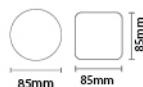

SLIDO

BODY COLOUR

WH

BEAM ANGLE

CRI
80

IP20

PF
>0.95

WATT	DIMENSION	CUT OUT
10W	85X20	55X77
15W	120X20	55X95
22W	170X20	55X150
32W	220X20	55X190

CCT

EPISTAR

Material : Aluminium

WATT	DIMENSION	CUT OUT
10W	85x20	55X77

CCT

WATT	DIMENSION	CUT OUT
10W	85x20	55X77
15W	120x20	55x95

CCT