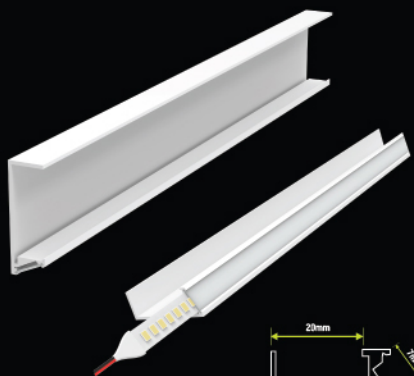

ALUMINIUM PROFILE

NLH-CB-3020

LENGTH : 3 MTR