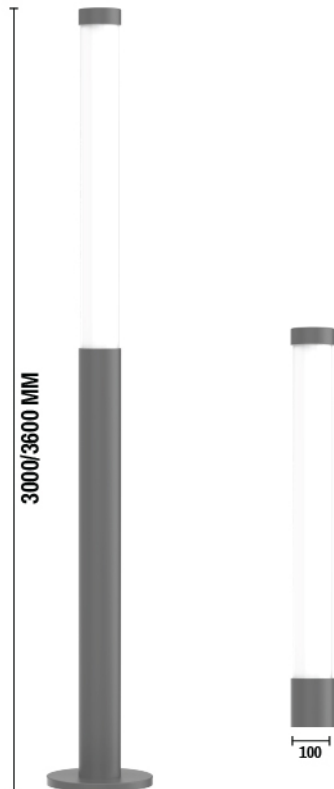

NLH 9515

NLH 9516

WATT	INPUT	OUTPUT	DIMENSION
36W	AC90-310V 50/60HZ	DC30-39V 900MA +5%	D76X380
50W	AC90-310V 50/60HZ	DC30-39V 1500MA +5%	D76X380

WATT	INPUT	OUTPUT	DIMENSION (mm)
36W	AC90-310V 50/60HZ	DC30-39V 900MA +5%	D100
50W	AC90-310V 50/60HZ	DC30-39V 1500MA +5%	D100