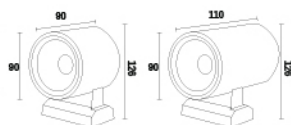

WATT	DIMENSION
1X9W	90X90X126
2X9W	90X110X126

CCT ■ BODY COLOUR ●
3K GREY

Material : Aluminium

BEAM ANGLE

60°

CRI
90

IP65

PF
>0.95