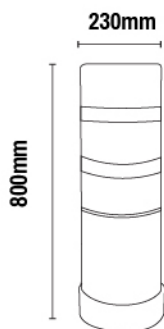

LUMINOUS ANTI COLLISION PILLAR

SIZE:-230MM*800MM
Material:-terrazzo+nano light
Current : 24V
Weight : about 65kg