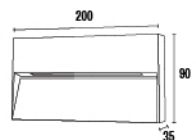

# NLH-2131

WATT	DIMENSION
7W	D150XW25

CCT	BODY COLOUR
3K	GREY

Material : Aluminium