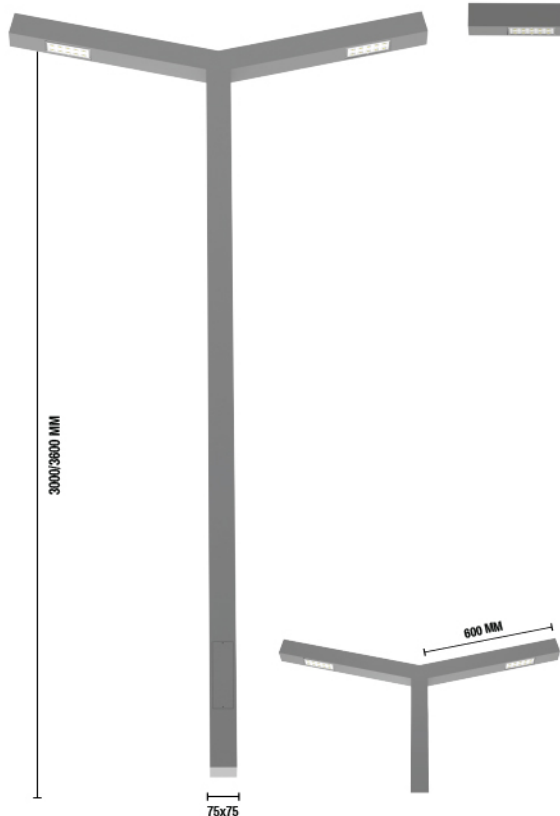

NLH 9507

NLH 9508

WATT	INPUT	OUTPUT	DIMENSION
36W	AC90-310V 50/60HZ	DC30-39V 900MA +5%	75x75/100x50
50W	AC90-310V 50/60HZ	DC30-39V 1500MA +5%	75x75/100x50

CCT

3K

4K

6K

BODY COLOUR

GREY

BK

IP65

PF
>0.9

Material : MS/ALUMINIUM
Customizable

WATT	INPUT	OUTPUT	DIMENSION (mm)
36W	AC90-310V 50/60HZ	DC30-39V 900MA +5%	75x75/100x50
50W	AC90-310V 50/60HZ	DC30-39V 1500MA +5%	75x75/100x50

CCT

3K

4K

6K

BODY COLOUR

GREY

BK

IP65

PF
>0.9

Material : MS/ALUMINIUM
Customizable