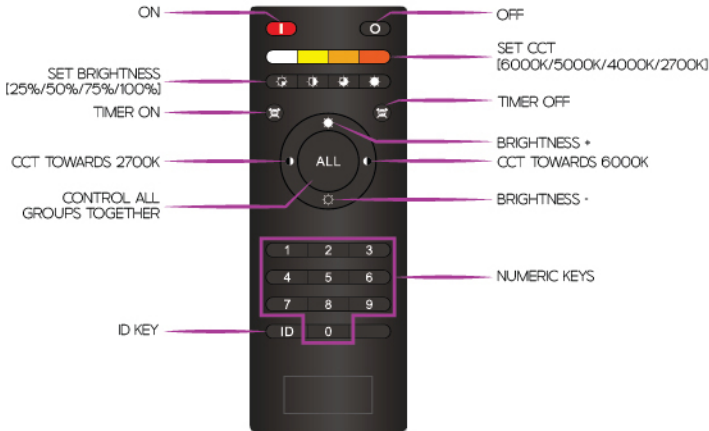

NUE CCT REMOTE

A. Pairing Fixture With The Remote

- Turn on the power of the desired light/lights to pair in a group.
- Press a number from 1 to 99 (which will be the group number) once and then hold the power on button (red button) until the light/lights blink thrice.
- Once the light/lights blink thrice, those lights are paired to that specific group number.
- You can create up to 99 such groups, one individual group can control up to 99 luminaries.

B. Setting The Timer

- Select the desired group for which you want to set the timer by pressing the group number.
- Press the ID button.
- Immediately then press the desired number of minutes after which you want to turn on/off the lights. You can enter a numeric value from 1 to 99 where 1 stands for 10 minutes and 99 stands for 990 minutes.
- Immediately then press the Timer on/off button post entering the desired minutes.
- The light then blinks once to indicate that it has accepted the command.

Note: -

- For Instance: If you press 1 then the timer is set to 10 minutes; if you press 12 then the timer is set to 120 minutes.
- To cancel the timer follow the same steps used to set timer and enter 0 while entering the number of minutes, the timer is then cancelled.
- Only one command either to turn on or to turn off can be given once, if two commands are given the second command overwrites the first one.
- Immediately then press the Timer on/off button post entering the desired minutes.
- Do not turn off main power once a timer command is given, if turned off the timer is cancelled.