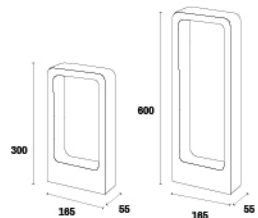

WATT	DIMENSION
7W	165X55X300
7W	165X55X600

Material : Aluminium

BEAM ANGLE

CRI
90

IP65

PF
>0.95