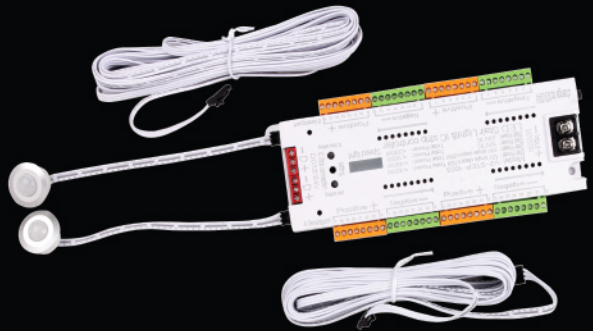

# NLH-RSS 010

RUNNING WITH STAIR  
CASE SENSOR

DC INPUT :-DC12V,24V  
OUTPUT VOLTAGE:- DC12I/24V  
OUTPUT POWER:- <500W MAX  
PORT :-32(AB) & STRIP PORT-2  
PRODUCT SIZE:- L-185MM-W-78MM  
HEIGHT :-25MM