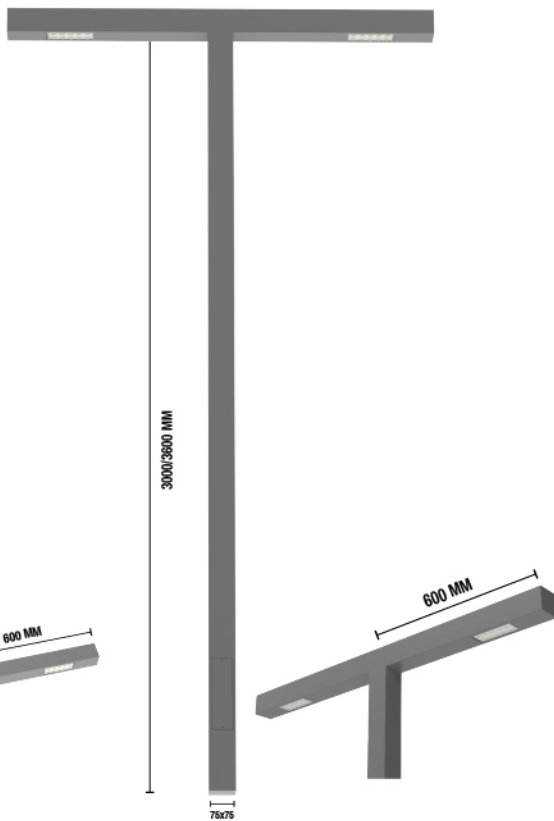

NLH 9508

WATT	INPUT	OUTPUT	DIMENSION
36W	AC90-310V 50/60HZ	DC30-39V 900MA +5%	75x75/100x50
50W	AC90-310V 50/60HZ	DC30-39V 1500MA +5%	75x75/100x50

CCT

3K

4K

6K

BODY COLOUR

GREY

BK

IP65

PF
>0.9

Material : MS/ALUMINIUM
Customizable

WATT	INPUT	OUTPUT	DIMENSION (mm)
36W	AC90-310V 50/60HZ	DC30-39V 900MA +5%	75x75/100x50
50W	AC90-310V 50/60HZ	DC30-39V 1500MA +5%	75x75/100x50

CCT

3K

4K

6K

BODY COLOUR

GREY

BK

IP65

PF
>0.9

Material : MS/ALUMINIUM
Customizable