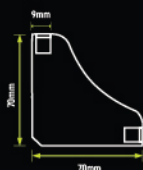

NLH-CR-7009

LENGTH : 3MTR