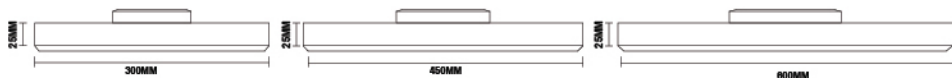

M20-2030

WATT	DIMENSION
10W	L300X22XH25
15W	L450X22XH25
20W	L600X22XH25

CCT

Material : Aluminium

BODY COLOUR

BK

OSRAM

BEAM ANGLE

120°

CRI

90

IP20