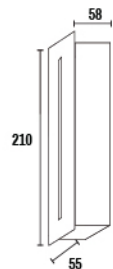

NLH-5107

WATT	DIMENSION	CUTOUT
3W	103X58X55	98X53X50

CCT BODY COLOUR

BEAM ANGLE

CRI
85

IP65

PF
>0.95

Material : Aluminium

CREE

NLH-5108

WATT	DIMENSION	CUTOUT
5W	210X80X55	205X55X50

CCT BODY COLOUR

BEAM ANGLE

CRI
85

PF
>0.95

IP65

Material : Aluminium

CREE