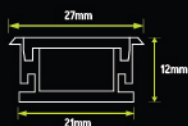

ALUMINIUM PROFILE

NLH-FP-2112

LENGTH : 3 MTR