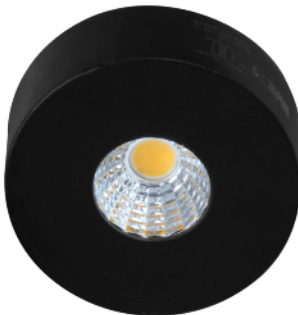

DOVE

WATT	DIMENSION
3W	D65XH26

CCT

BODY COLOUR

BEAM ANGLE

CRI
80

IP20

PF
>0.90

Material : Aluminium