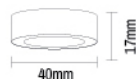

HOLLOW

WATT	DIMENSION
3W	D40XH17

CCT

Material : Aluminium

BODY COLOUR

BEAM ANGLE

bridgelux.

MOONY

WATT	DIMENSION
5W	D62XH16

CCT

Material : PC VIRGIN

BODY COLOUR

BEAM ANGLE

Sanan