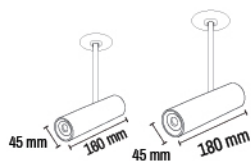

SHOOT

WATT	DIMENSION
8W	D45XH180
15W	D45XH180

Material : Aluminium

CCT

BODY COLOUR

BEAM ANGLE

bridgelux.