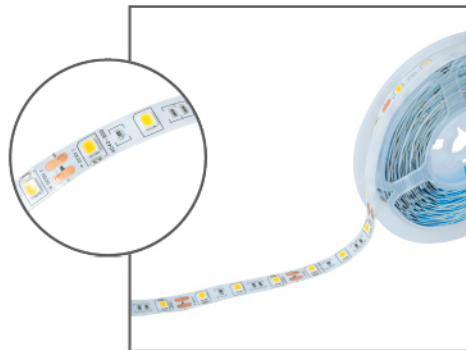

2835 ECCO

CCT

LED	SIZE	INPUT	POWER
240	10	12V	15W

CRI
70

IP20