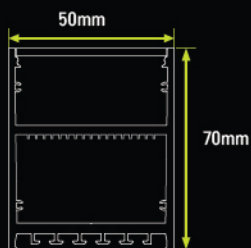

# ALUMINIUM PROFILE

NLH-S-7535

LENGTH : 3.7 MTR

NLH-C-5070

LENGTH : 3.7 MTR

NLH-CB-2409

LENGTH : 3. MTR