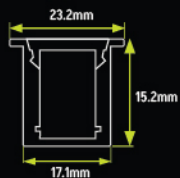

# ALUMINIUM PROFILE

NLH-C-1708

LENGTH : 2 MTR , 3 MTR

NLH-S-1708

LENGTH : 2 MTR , 3 MTR

NLH-C-1712

LENGTH : 2 MTR

NLH-S-1712