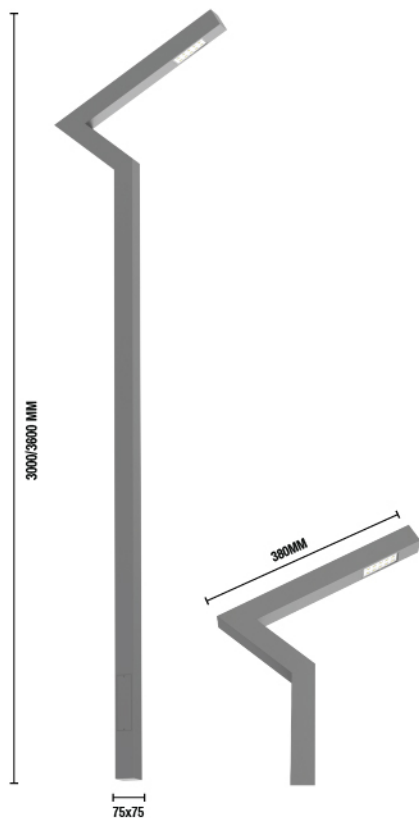

NLH 9511

WATT	INPUT	OUTPUT	DIMENSION
36W	AC90-310V 50/60HZ	DC30-39V 900MA +5%	75x75/100x50
50W	AC90-310V 50/60HZ	DC30-39V 1500MA +5%	75x75/100x50

CCT		BODY COLOUR		IP65	PF >0.9	
3K	4K	6K	GREY	BK		

Material : MS/ALUMINIUM
Customizable