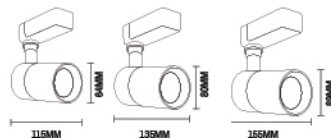

THE IDEAL
Light for
YOUR
INTERIORS

WATT	DIMENSION
12W	D64XH115
20W	D80XH135
30W	D89XH155

CCT

bridgelux.

BODY COLOUR

BEAM ANGLE

PF
>0.95

CRI
80

IP20

Material : Aluminium