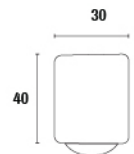

# NLH-2126

WATT	DIMENSION
1W	30X40

CCT	BODY COLOUR
3K	GREY

Material : Aluminium

BEAM ANGLE

CRI  
85

IP65

PF  
>0.95