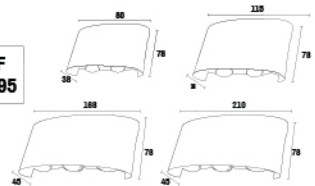

WATT	DIMENSION
2X1W	80X38X78
4X1W	115X38X78
6X1W	168X45X78
8X1W	210X45X78

CCT BODY COLOUR

3K GREY

BEAM ANGLE

CRI
85

IP65

PF
>0.95

Material : Aluminium

bridgelux.