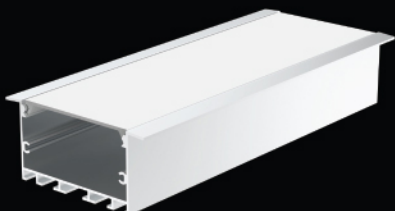

# ALUMINIUM PROFILE

NLH-S-3535

LENGTH : 3 MTR

NLH-C-5035

LENGTH : 3.7 MTR

NLH-S-5035

LENGTH : 3.7 MTR

NLH-C-7535