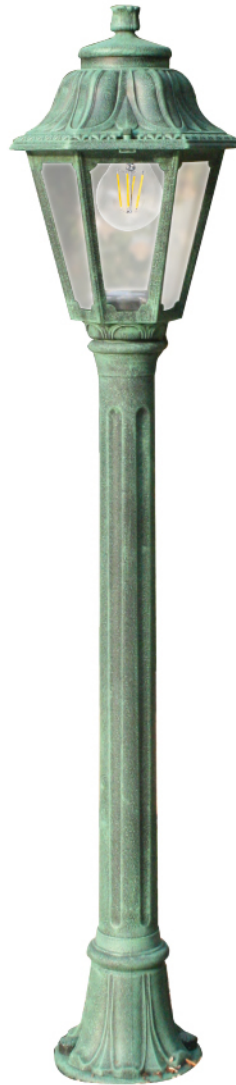

# VINTAGE

GL-01

Clear

PL-01S

Clear

BODY COLOUR

BLACK WHITE BROWN

ANTIQUE GREEN  
ANTIQUE BRONZE