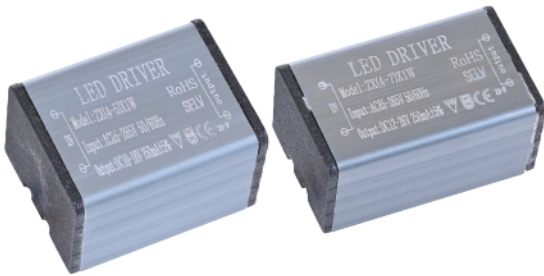

3-5W HIGH PF ISOLATED 250MA DRIVER
4-7W HIGH PF ISOLATED 300MA DRIVER
8-12W HIGH PF ISOLATED 250MA DRIVER
18-24W HIGH PF ISOLATED 600MA DRIVER
30-36W HIGH PF ISOLATED 900MA DRIVER
50W HIGH PF ISOLATED 1500MA DRIVER

IP65

WARDROBE SWITCH

Small