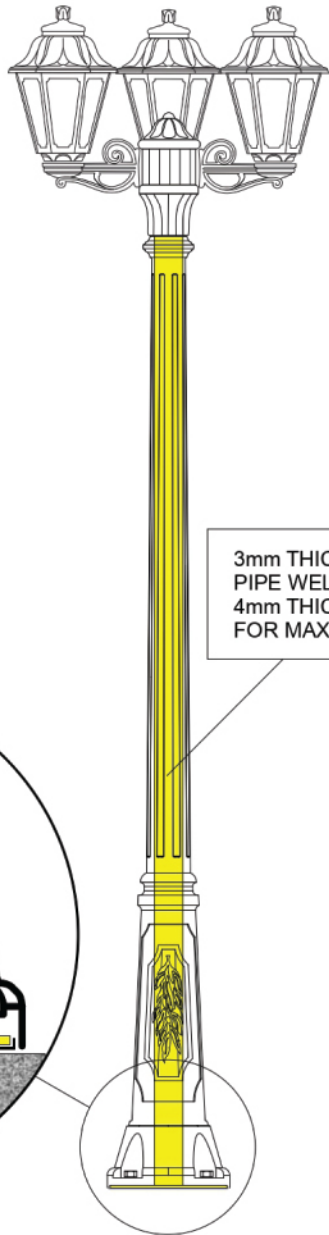

Material : MS/ALUMINIUM  
Customizable

Material : MS/ALUMINIUM  
Customizable

1

MANUFACTURED FROM PROPRIETARY RESIN  
TO GIVE YEARS OF MAINTENANCE FREE SERVICE

2

NYLON SCREWS AND BOLTS FOR EASY  
REPLACEMENT OF LAMP AND CLEANING